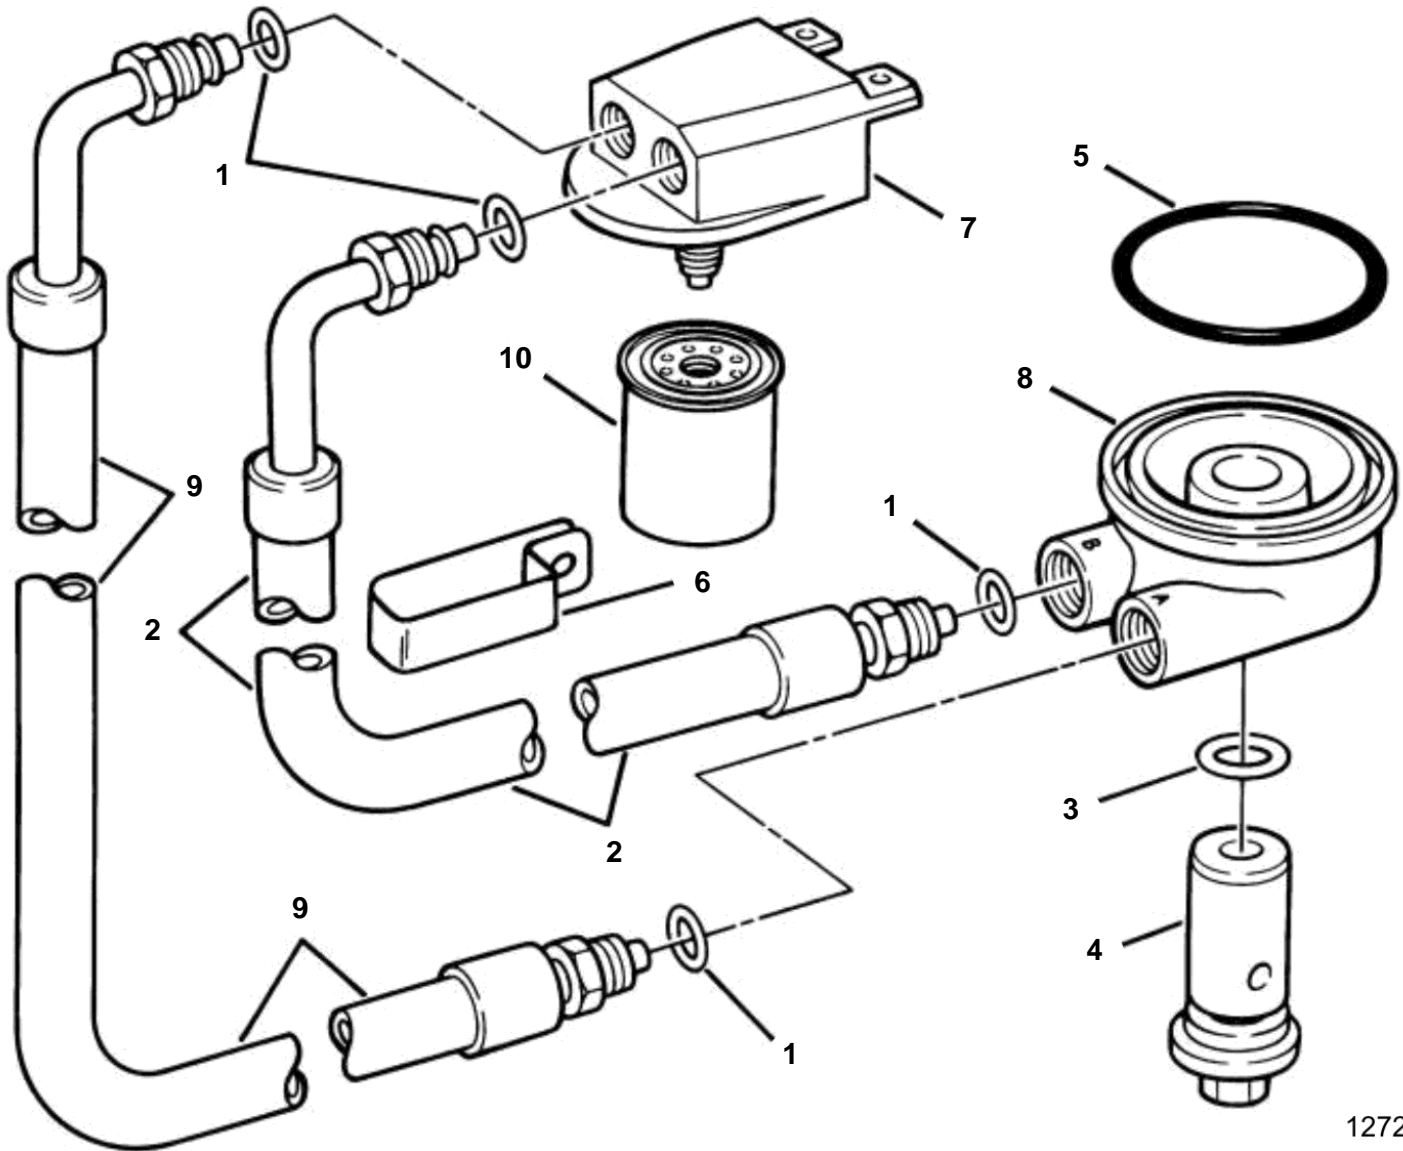

5.7GLPLKA, 5.7GLPLKD, 5.7GLPLKE, 5.7GLPLKR, 5.7GSPLKD, 5.7GSPLKE, 5.7GLIPLKDCE, 5.7GIPLKDCE, 5.7GIPLKECE, 5.7GSICPLKD, 5.7GSIPLKDCE, 5.7GSIPLKE

12726

5.7GLPLKA, 5.7GLPLKD, 5.7GLPLKE, 5.7GLPLKR, 5.7GSPLKD, 5.7GSPLKE, 5.7GLIPLKDCE, 5.7GIPLKDCE, 5.7GIPLKECE,
5.7GSICPLKD, 5.7GSIPLKDCE, 5.7GSIPLKE

REF	PART NO.	QTY	DESCRIPTION	SEE SEC.	NOTES
1	3850884	1	Filter, 5.7 liter		Not shown
	3852011	4	· O-ring, Oil hose		
2	3854591	1	· Hose, Engine oil to filter		
3	3852089	1	· O-ring, Adapter retainer		
4	3853495	1	· Retainer, Oil filter adapter		
5	3852470	1	· O-ring, Adapter to engine		
6	3852837	1	· Clamp, Oil hoses to manifold		
7		1	· Adapter, Remote oil filter		
	3852015	1	· · Connector		
8	3853246	1	· Adapter, Engine oil		
9	3854590	1	· Hose, Engine oil from filter		
10	835440	1	· Oil filter		
			· Bulletin P-21-7-1	P-21-7-1-EN	Oil Filters, GM gas engines